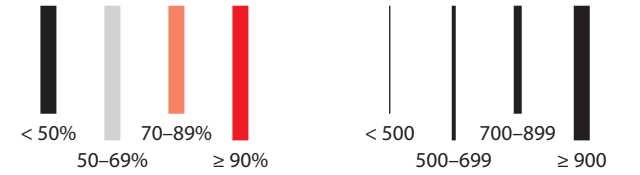

710,000

350,000

410,000

1,000,000

Description of School Districts (2007 Data)

Percent Low-income Students

Average Students per School

How to interpret this district
This school district has:
approximately 300,000 students (bar height),
with over 900 students per school on average (line thickness),
50-69 percent of students are non-White (line color),
over 80 percent of students are low-income (circle size at top),
17 percent or more of students are English language learners
(presence of crossbar in the circle at top),
and less than 13 percent of students have disabilities
(missing dot at base).